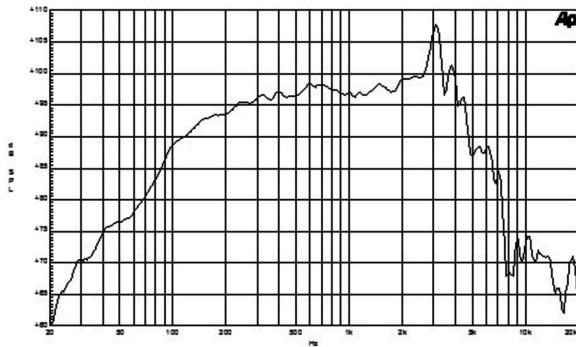

10PLB76

8Ω**LF Drivers - 10.0 Inches**

- 800 W continuous program power capacity
- 76 mm (3 in) aluminium voice coil
- 50 - 2500 Hz response
- 98 dB sensitivity
- Aluminium demodulating ring allows a very low distortion figure

10PLB76

LF Drivers- 10.0 Inches

SPECIFICATIONS

Nominal Diameter	250 mm (10.0 in)
Nominal Impedance	8 Ω
Minimum Impedance	6.0 Ω
Nominal Power Handling ¹	400 W
Continuous power handling ²	800 W
Sensitivity (1W/1m) ³	98.0 dB
Frequency Range	50 - 2500 Hz
Voice Coil Diameter	76 mm (3.0 in)
Winding Material	Aluminium
Former Material	Glass Fibre
Winding Depth	20.0 mm (0.79 in)
Magnetic Gap Depth	8.0 mm (0.33 in)
Flux Density	1.1 T

DESIGN

Surround Shape	Double Roll
Cone Shape	Radial
Magnet Material	Ferrite
Spider	Single
Pole Design	T-Pole
Woofer Cone Treatment	None

PARAMETERS⁴

Resonance Frequency	52 Hz
Re	4.8 Ω
Qes	0.2
Qms	3.4
Qts	0.19
Vas	31.0 dm ³ (1.09 ft ³)
Sd	320.0 cm ² (49.6 in ²)
η _o	2.2 %
Xmax	± 6.0 mm
Xvar	± 7.0 mm
Mms	43.0 g
Bl	18.4 Txm
Le	0.32 mH
EBP	260 Hz

SERVICE KIT

Recone kit	RCK10PLB768
------------	-------------

1. 2 hours test made with continuous pink noise signal within the range Fs-10Fs. Power calculated on rated minimum impedance. Loudspeaker in free air.
2. Power on Continuous Program is defined as 3 dB greater than the Nominal rating.
3. Applied RMS Voltage is set to 2.83 V for 8 ohms Nominal Impedance.
4. Thiele-Small parameters are measured after a high level 20 Hz sine wave preconditioning test.