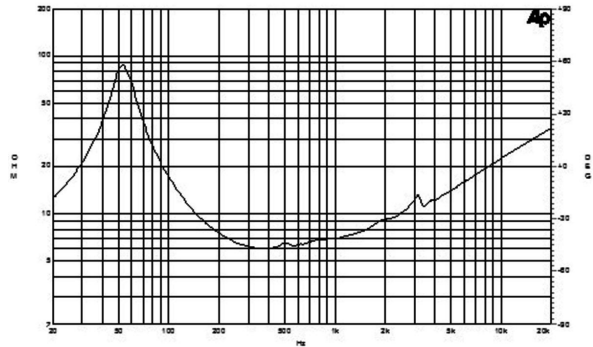

10PLB76

8Ω**LF Drivers - 10.0 Inches**

- 800 W continuous program power capacity
- 76 mm (3 in) aluminium voice coil
- 50 - 2500 Hz response
- 98 dB sensitivity
- Aluminium demodulating ring allows a very low distortion figure

10PLB76

LF Drivers- 10.0 Inches

SPECIFICATIONS

Nominal Diameter	250 mm (10.0 in)
Nominal Impedance	8 Ω
Minimum Impedance	6.0 Ω
Nominal Power Handling ¹	400 W
Continuous power handling ²	800 W
Sensitivity (1W/1m) ³	98.0 dB
Frequency Range	50 - 2500 Hz
Voice Coil Diameter	76 mm (3.0 in)
Winding Material	Aluminium
Former Material	Glass Fibre
Winding Depth	20.0 mm (0.79 in)
Magnetic Gap Depth	8.0 mm (0.33 in)
Flux Density	1.1 T

DESIGN

Surround Shape	Double Roll
Cone Shape	Radial
Magnet Material	Ferrite
Spider	Single
Pole Design	T-Pole
Woofer Cone Treatment	None

PARAMETERS⁴

Resonance Frequency	52 Hz
Re	4.8 Ω
Qes	0.2
Qms	3.4
Qts	0.19
Vas	31.0 dm ³ (1.09 ft ³)
Sd	320.0 cm ² (49.6 in ²)
η _o	2.2 %
Xmax	± 6.0 mm
Xvar	± 7.0 mm
Mms	43.0 g
Bl	18.4 Txm
Le	0.32 mH
EBP	260 Hz

SERVICE KIT

Recone kit	RCK10PLB768
------------	-------------

1. 2 hours test made with continuous pink noise signal within the range Fs-10Fs. Power calculated on rated minimum impedance. Loudspeaker in free air.
2. Power on Continuous Program is defined as 3 dB greater than the Nominal rating.
3. Applied RMS Voltage is set to 2.83 V for 8 ohms Nominal Impedance.
4. Thiele-Small parameters are measured after a high level 20 Hz sine wave preconditioning test.