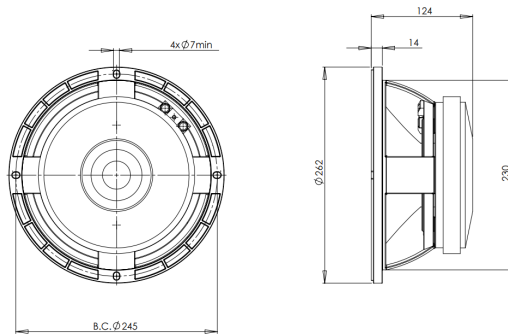

10PLB76

8Ω**LF Drivers - 10.0 Inches**

- 800 W continuous program power capacity
- 76 mm (3 in) aluminium voice coil
- 50 - 2500 Hz response
- 98 dB sensitivity
- Aluminium demodulating ring allows a very low distortion figure

10PLB76

LF Drivers- 10.0 Inches

SPECIFICATIONS

Nominal Diameter	250 mm (10.0 in)
Nominal Impedance	8 Ω
Minimum Impedance	6.0 Ω
Nominal Power Handling ¹	400 W
Continuous power handling ²	800 W
Sensitivity (1W/1m) ³	98.0 dB
Frequency Range	50 - 2500 Hz
Voice Coil Diameter	76 mm (3.0 in)
Winding Material	Aluminium
Former Material	Glass Fibre
Winding Depth	20.0 mm (0.79 in)
Magnetic Gap Depth	8.0 mm (0.33 in)
Flux Density	1.1 T

DESIGN

Surround Shape	Double Roll
Cone Shape	Radial
Magnet Material	Ferrite
Spider	Single
Pole Design	T-Pole
Woofer Cone Treatment	None

PARAMETERS⁴

Resonance Frequency	52 Hz
Re	4.8 Ω
Qes	0.2
Qms	3.4
Qts	0.19
Vas	31.0 dm ³ (1.09 ft ³)
Sd	320.0 cm ² (49.6 in ²)
η _o	2.2 %
Xmax	± 6.0 mm
Xvar	± 7.0 mm
Mms	43.0 g
Bl	18.4 Txm
Le	0.32 mH
EBP	260 Hz

MOUNTING AND SHIPPING INFO

Overall Diameter	262 mm (10.31 in)
Bolt Circle Diameter	245 mm (9.65 in)
Baffle Cutout Diameter	230.0 mm (9.06 in)
Depth	124 mm (4.88 in)
Flange and Gasket Thickness	14 mm (0.55 in)
Air Volume Occupied by Driver	2.6 dm ³ (0.09 ft ³)
Net Weight	7.4 kg (16.31 lb)
Shipping Units	1
Shipping Weight	8.0 kg (17.64 lb)
Shipping Box	295x314x175 mm (11.61x12.36x6.89 in)