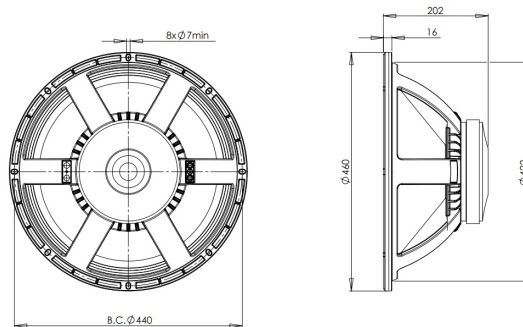

18PS76

8Ω**LF Drivers - 18.0 Inches**

- 1200 W continuous program power capacity
- 76 mm (3 in) copper voice coil
- 40 - 2000 Hz response
- 99 dB sensitivity
- Double silicone spider with optimized compliance

18PS76

LF Drivers- 18.0 Inches

SPECIFICATIONS

Nominal Diameter	460 mm (18.0 in)
Nominal Impedance	8 Ω
Minimum Impedance	6.5 Ω
Nominal Power Handling ¹	600 W
Continuous power handling ²	1200 W
Sensitivity (1W/1m) ³	99.0 dB
Frequency Range	40 - 2000 Hz
Voice Coil Diameter	76 mm (3.0 in)
Winding Material	Copper
Former Material	Glass Fibre
Winding Depth	24.0 mm (0.92 in)
Magnetic Gap Depth	11.0 mm (0.4 in)
Flux Density	1.25 T

DESIGN

Surround Shape	Triple Roll
Cone Shape	Exponential
Magnet Material	Ferrite
Spider	Double Silicone
Pole Design	Straight Pole
Woofer Cone Treatment	TWP Waterproof Both Sides
Recommended Enclosure	150.0 dm ³ (5.3 ft ³)
Recommended Tuning	45 Hz

MOUNTING AND SHIPPING INFO

Overall Diameter	460 mm (18.0 in)
Bolt Circle Diameter	440 mm (17.3 in)
Baffle Cutout Diameter	422.0 mm (16.6 in)
Depth	202 mm (7.95 in)
Flange and Gasket Thickness	16 mm (0.62 in)
Air Volume Occupied by Driver	9.0 dm ³ (0.32 ft ³)
Net Weight	10.8 kg (23.81 lb)
Shipping Units	1
Shipping Weight	12.5 kg (27.56 lb)
Shipping Box	500x495x275 mm (19.69x19.49x10.83 in)