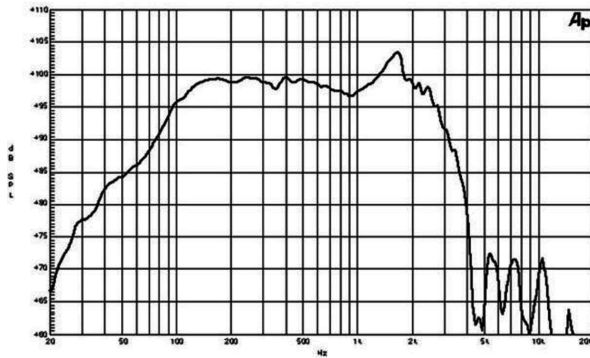

18PS76

8Ω**LF Drivers - 18.0 Inches**

- 1200 W continuous program power capacity
- 76 mm (3 in) copper voice coil
- 40 - 2000 Hz response
- 99 dB sensitivity
- Double silicone spider with optimized compliance

18PS76

LF Drivers- 18.0 Inches

SPECIFICATIONS

Nominal Diameter	460 mm (18.0 in)
Nominal Impedance	8 Ω
Minimum Impedance	6.5 Ω
Nominal Power Handling ¹	600 W
Continuous power handling ²	1200 W
Sensitivity (1W/1m) ³	99.0 dB
Frequency Range	40 - 2000 Hz
Voice Coil Diameter	76 mm (3.0 in)
Winding Material	Copper
Former Material	Glass Fibre
Winding Depth	24.0 mm (0.92 in)
Magnetic Gap Depth	11.0 mm (0.4 in)
Flux Density	1.25 T

PARAMETERS⁴

Resonance Frequency	39 Hz
Re	5.0 Ω
Qes	0.29
Qms	6.1
Qts	0.27
Vas	207.0 dm ³ (7.2 ft ³)
Sd	1210.0 cm ² (187.6 in ²)
η_0	4.0 %
Xmax	\pm 7.0 mm
Xvar	\pm 8.0 mm
Mms	149.0 g
Bl	25.8 Txm
Le	1.9 mH
EBP	134 Hz

SERVICE KIT

Recone kit	RCK18PS768
------------	------------

- 2 hours test made with continuous pink noise signal within the range Fs-10Fs. Power calculated on rated minimum impedance. Loudspeaker in free air.
- Power on Continuous Program is defined as 3 dB greater than the Nominal rating.
- Applied RMS Voltage is set to 2.83 V for 8 ohms Nominal Impedance.
- Thiele-Small parameters are measured after a high level 20 Hz sine wave preconditioning test.