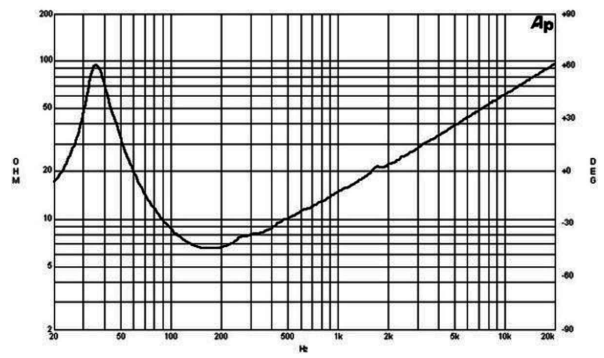

18PS76

8Ω**LF Drivers - 18.0 Inches**

- 1200 W continuous program power capacity
- 76 mm (3 in) copper voice coil
- 40 - 2000 Hz response
- 99 dB sensitivity
- Double silicone spider with optimized compliance

18PS76

LF Drivers- 18.0 Inches

SPECIFICATIONS

Nominal Diameter	460 mm (18.0 in)
Nominal Impedance	8 Ω
Minimum Impedance	6.5 Ω
Nominal Power Handling ¹	600 W
Continuous power handling ²	1200 W
Sensitivity (1W/1m) ³	99.0 dB
Frequency Range	40 - 2000 Hz
Voice Coil Diameter	76 mm (3.0 in)
Winding Material	Copper
Former Material	Glass Fibre
Winding Depth	24.0 mm (0.92 in)
Magnetic Gap Depth	11.0 mm (0.4 in)
Flux Density	1.25 T

PARAMETERS⁴

Resonance Frequency	39 Hz
Re	5.0 Ω
Qes	0.29
Qms	6.1
Qts	0.27
Vas	207.0 dm ³ (7.2 ft ³)
Sd	1210.0 cm ² (187.6 in ²)
η_0	4.0 %
Xmax	\pm 7.0 mm
Xvar	\pm 8.0 mm
Mms	149.0 g
Bl	25.8 Txm
Le	1.9 mH
EBP	134 Hz